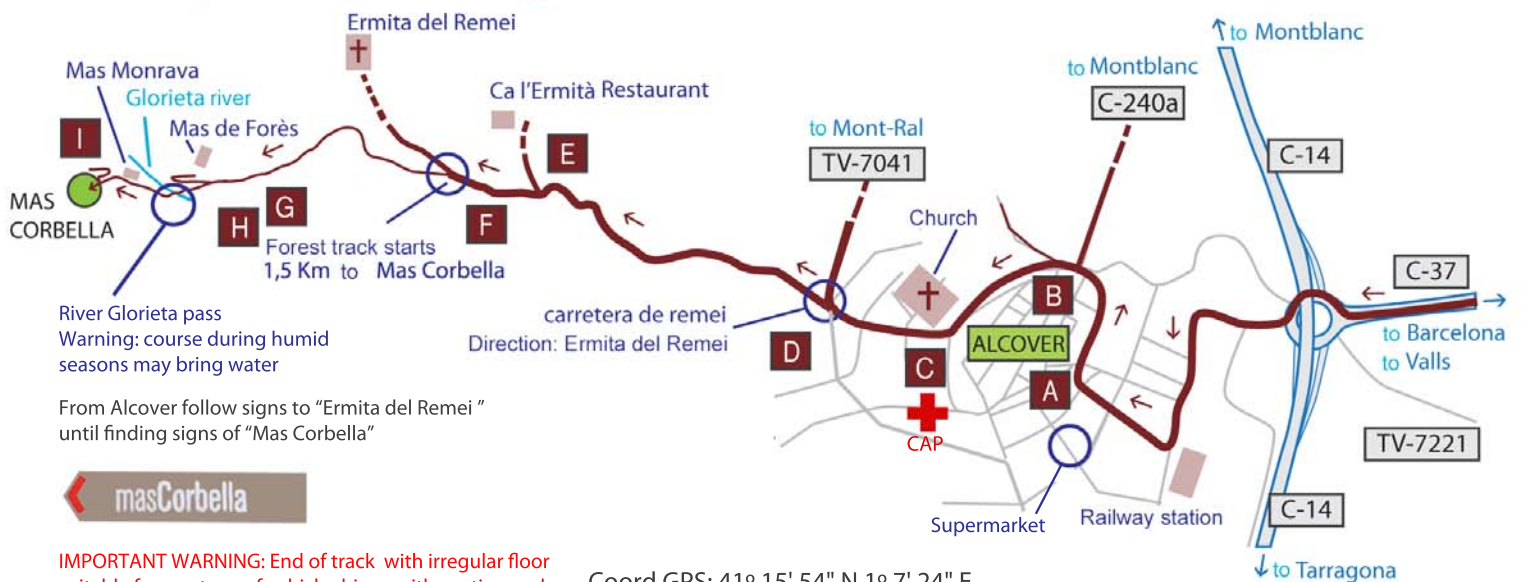

I

Road map from Alcover village to Mas Corbella

IMPORTANT WARNING: End of track with irregular floor suitable for any type of vehicle driven with caution and low speeds.

Coord GPS: 41° 15' 54" N 1° 7' 24" E
Coord UTM 31N: 343194, 4570095